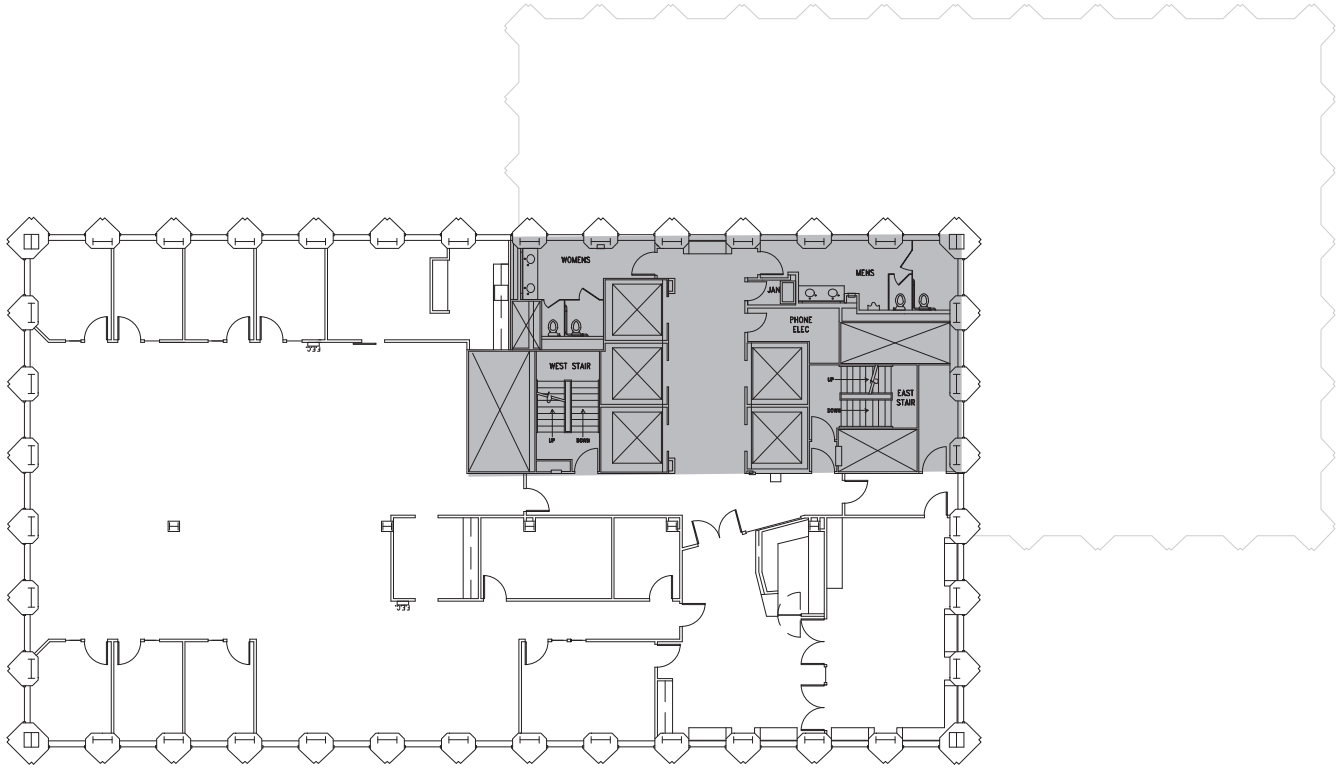

Suite 3900

8,339 SF

Available 5/2020

901
FIFTH

Exclusively offered by:

LLOYD LOW
+1 206 607 1796
lloyd.low@am.jll.com

JOE GOWAN
+1 206 607 1738
joe.gowan@am.jll.com

INVESTCORP