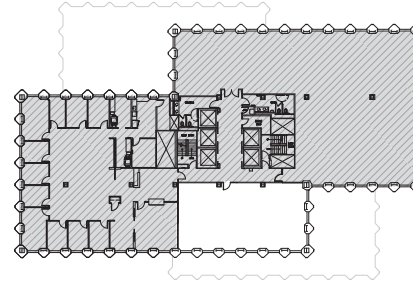

Suite 3110

2,037 SF

Exclusively offered by:

LLOYD LOW
+1 206 607 1796
lloyd.low@am.jll.com

JOE GOWAN
+1 206 607 1738
joe.gowan@am.jll.com

INVESTCORP