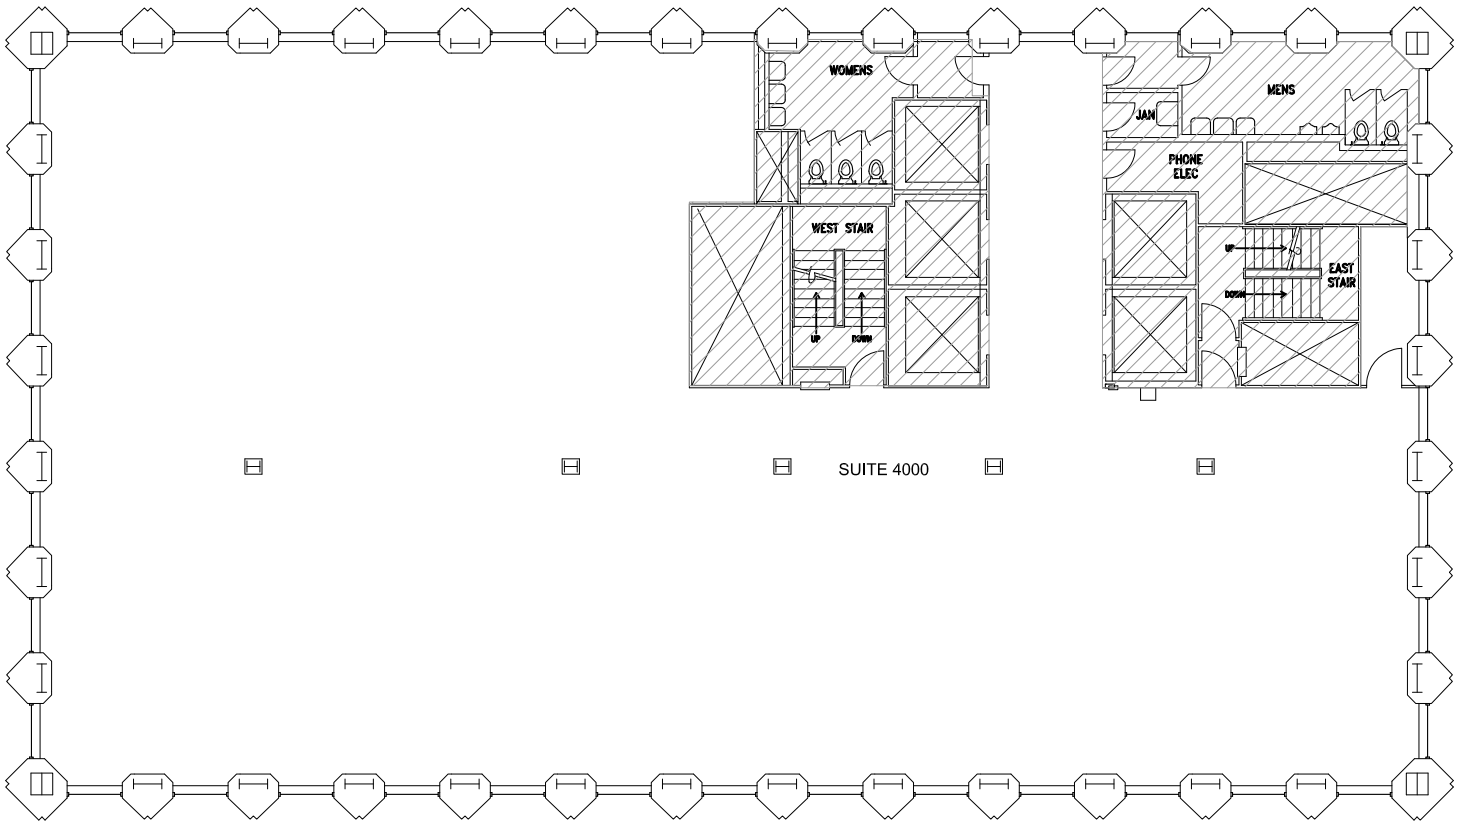

901
FIFTH

40TH FLOOR 8,118 RSF

PACIFIC
REAL ESTATE PARTNERS, INC

CONTACT:
Stuart Williams
206.971.7008
Laura Ford
206.971.7007

NORTH