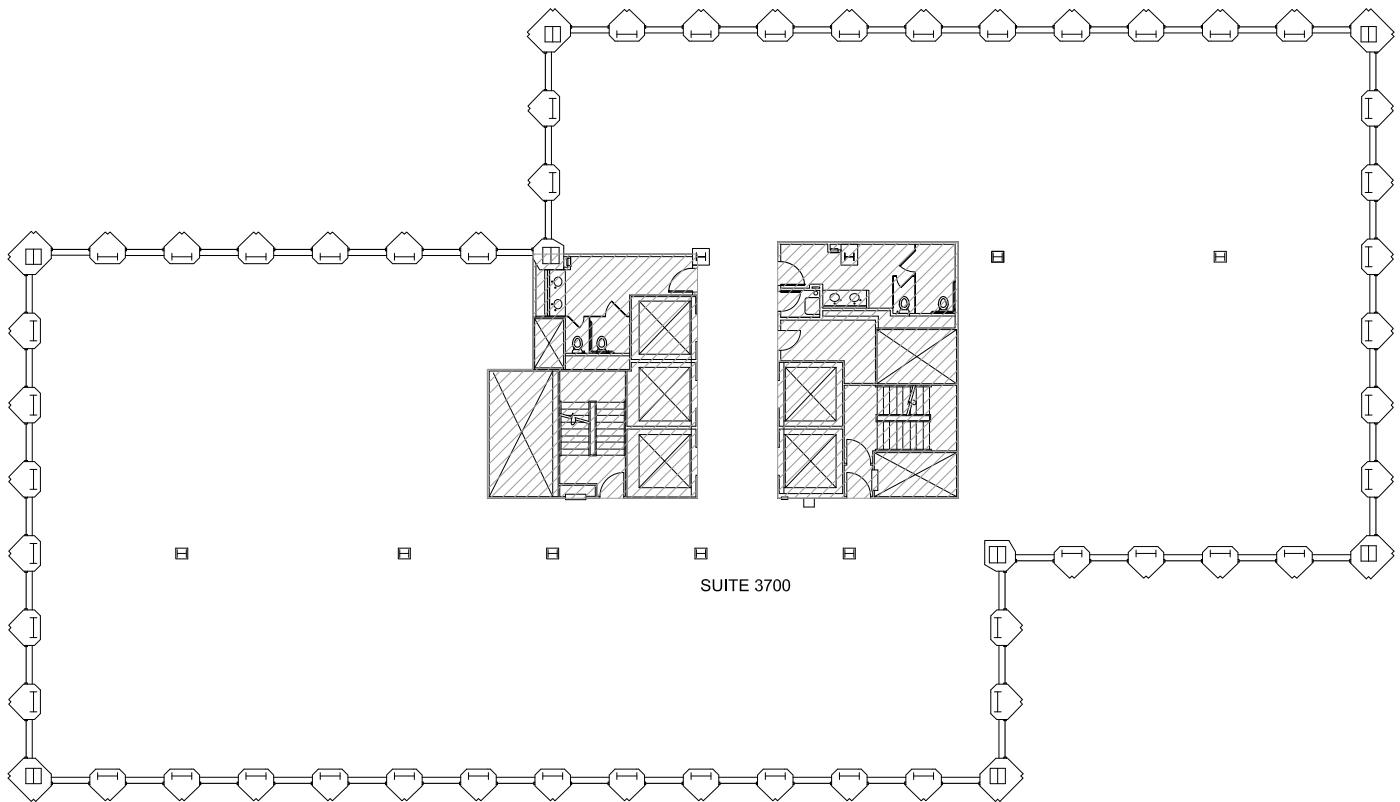

37TH FLOOR 13,432 RSF

PACIFIC
REAL ESTATE PARTNERS, INC

CONTACT:
Stuart Williams
206.971.7008
Laura Ford
206.971.7007

SUITE 3700