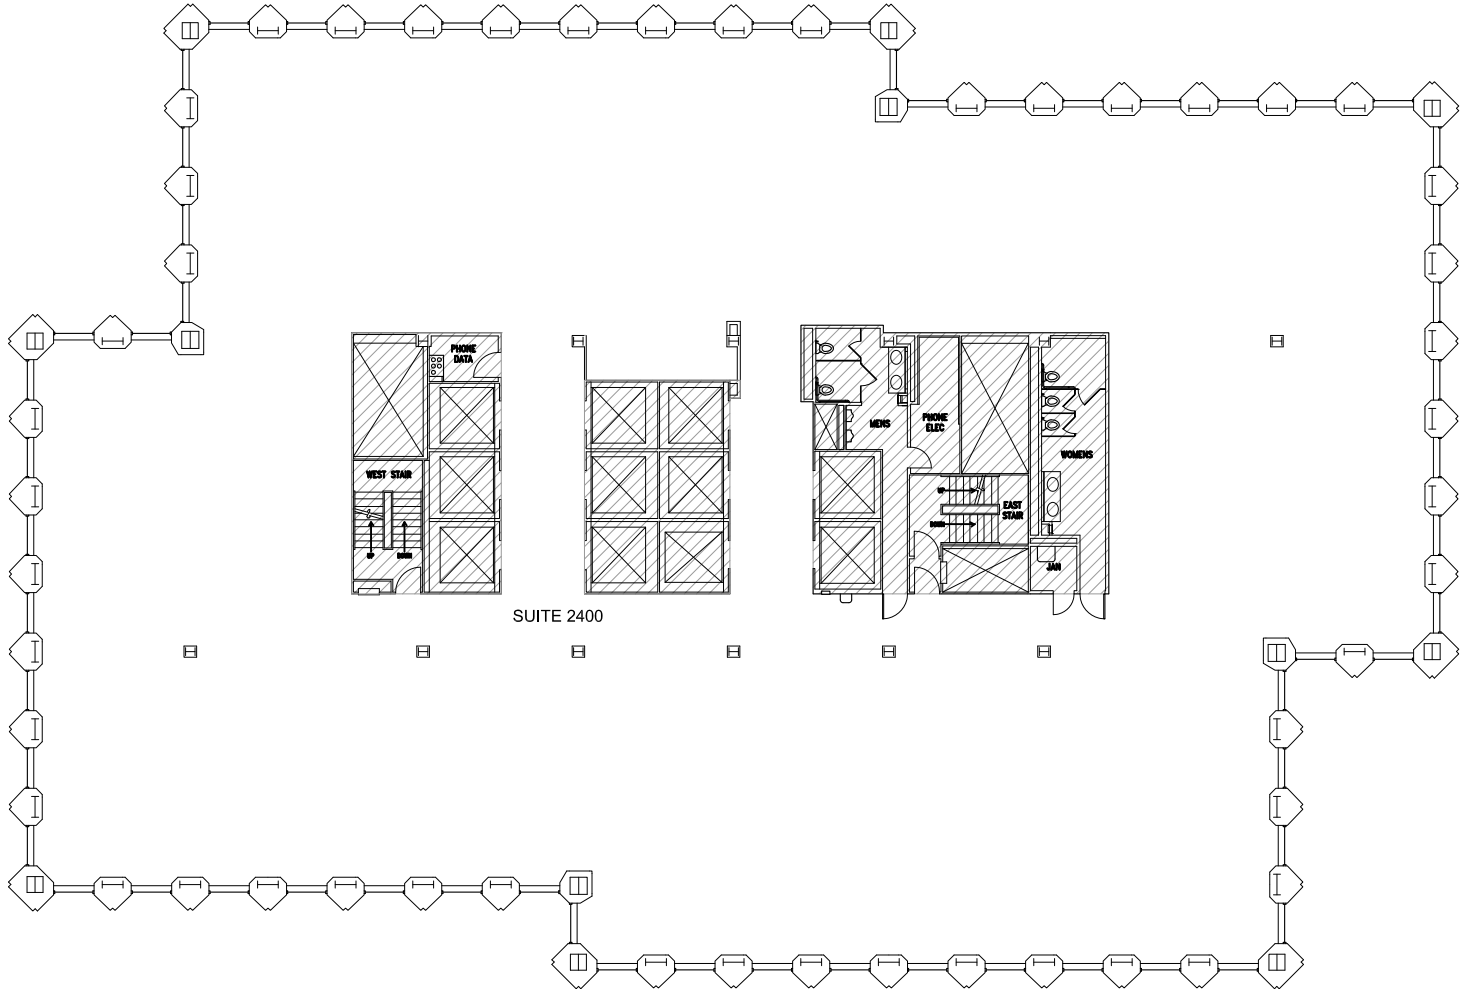

901
FIFTH

24TH FLOOR 16,102 RSF

PACIFIC
REAL ESTATE PARTNERS, INC

CONTACT:
Stuart Williams
206.971.7008
Laura Ford
206.971.7007

NORTH